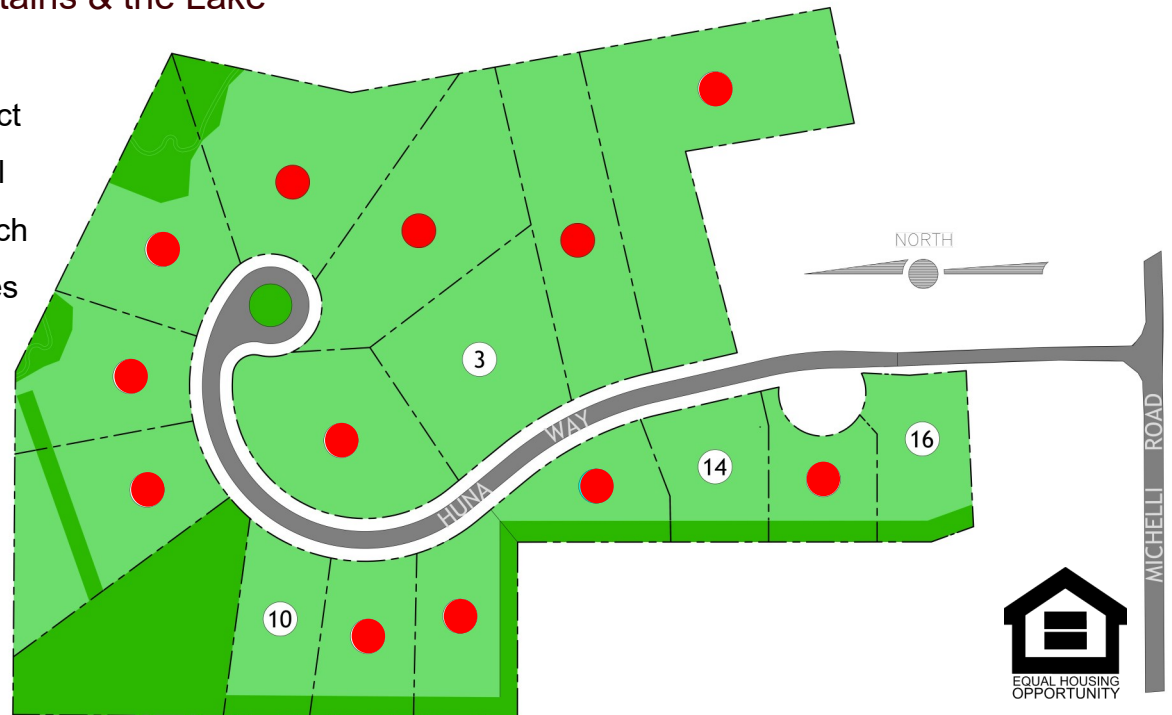

MOUNTAINS EDGE

at Lake George

16 Custom Built Homes

Private Homesites between the Mountains & the Lake

Town of Lake George

Lake George School District

Public Sewer, Drilled Well

1 mile to Million Dollar Beach

.47 to 1.48 acres homesites

-  SOLD
-  LOT HOLD
-  MODEL
-  QUICK DELIVERY

Kodiak
CONSTRUCTION INC.
20 YEAR ANNIVERSARY

Gerald Magoolaghan
Lic. Real Estate Salesperson
Gerry@TheCartierGroup.com
Direct Line: (518) 788-8220