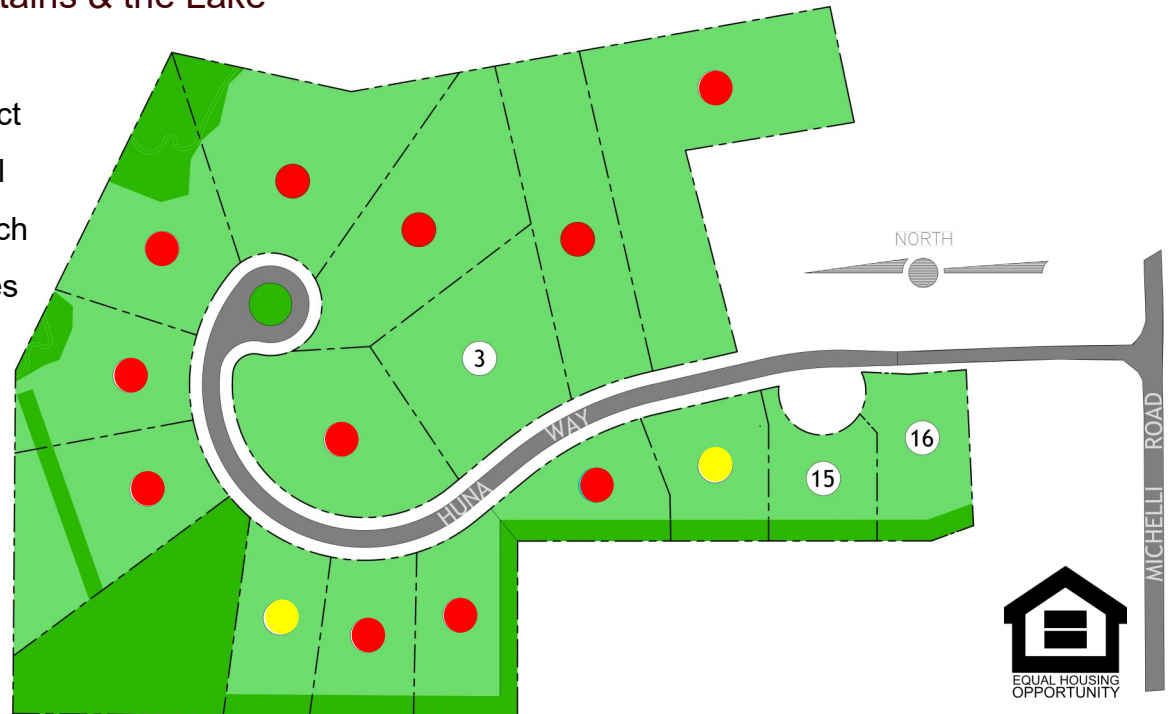

MOUNTAINS EDGE

at Lake George

16 Custom Built Homes

Private Homesites between the Mountains & the Lake

Town of Lake George

Lake George School District

Public Sewer, Drilled Well

1 mile to Million Dollar Beach

.47 to 1.48 acres homesites

-  SOLD
-  LOT HOLD
-  MODEL
-  QUICK DELIVERY

Kodiak
CONSTRUCTION INC.
20 YEAR ANNIVERSARY

Gerald Magoolaghan
Lic. Real Estate Salesperson
Gerry@TheCartierGroup.com
Direct Line: (518) 788-8220